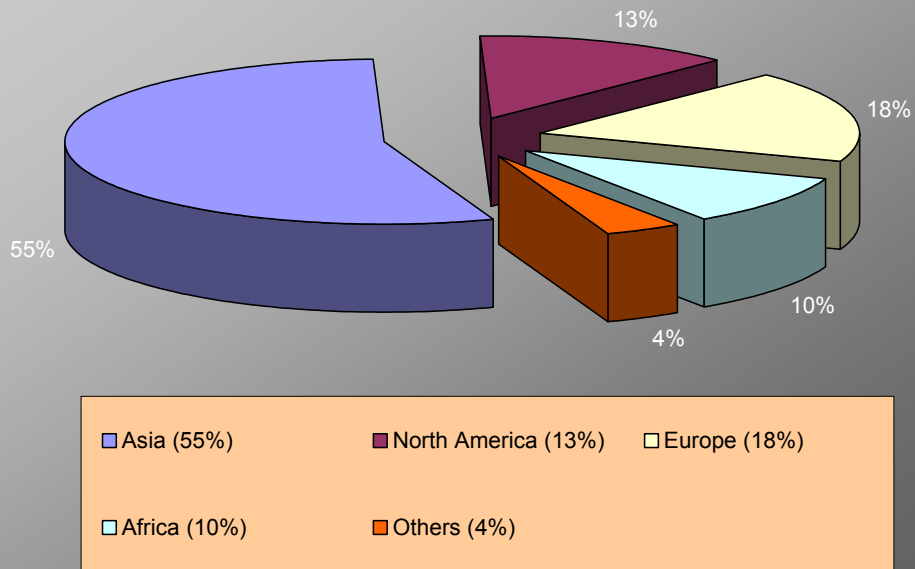

Continent-Wise Visits (1-28 February 2009, in %)

Daily Visits (1-28 February 2009, in Numbers)

**Daily Visits and Page Views
(1-28 February 2009, in Numbers)**

Day of the Month	Visits	Page Views
28	16	51
27	57	170
26	42	204
25	61	340
24	32	108
23	40	145
22	12	29
21	28	66
20	36	109
19	37	104
18	44	120
17	36	135
16	43	122
15	17	47
14	13	47
13	43	181
12	44	111
11	44	161
10	60	360
9	48	189
8	9	17
7	34	160
6	37	126
5	37	147
4	50	257
3	47	216
2	36	204
1	15	32