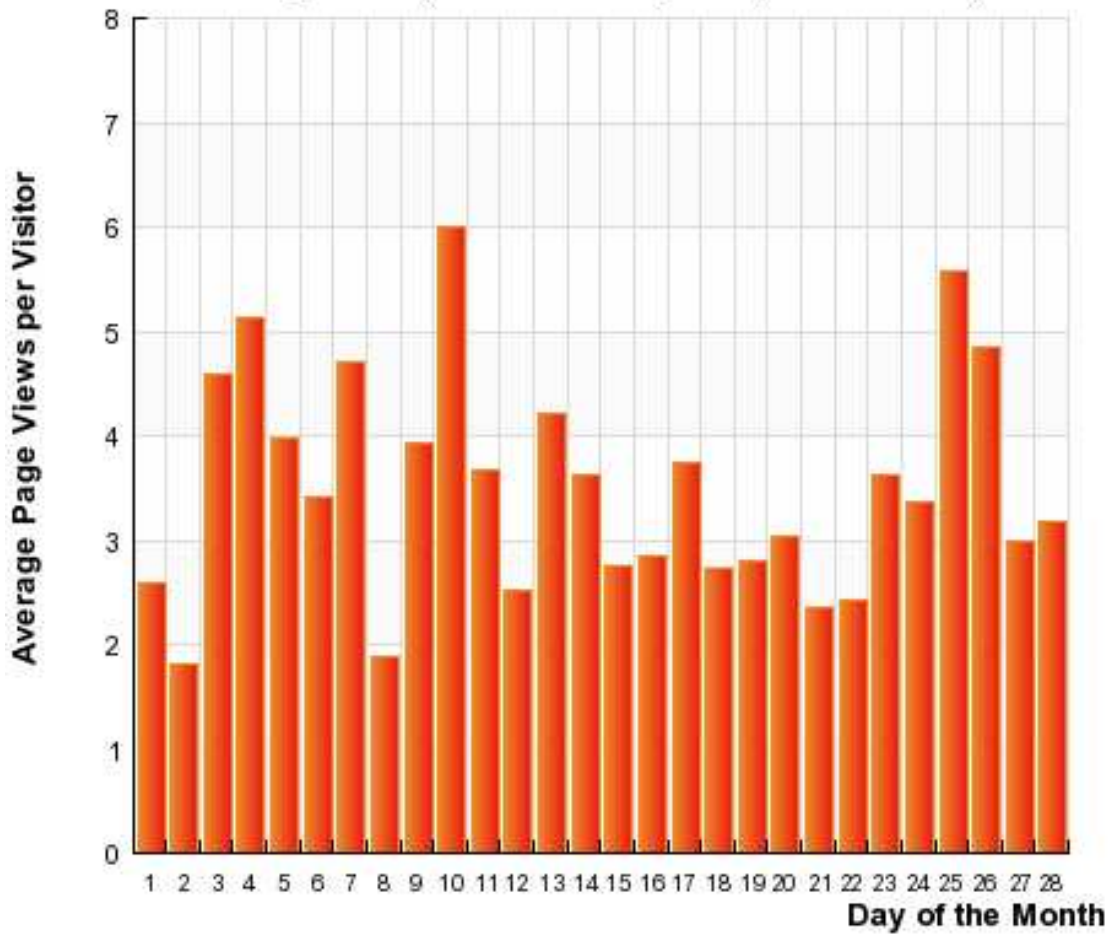

Continent-Wise Visits (1-28 February 2009, in %)

Daily Visits (1-28 February 2009, in Numbers)

**Daily Visits and Page Views
(1-28 February 2009, in Numbers)**

Day of the Month	Visits	Page Views
28	16	51
27	57	170
26	42	204
25	61	340
24	32	108
23	40	145
22	12	29
21	28	66
20	36	109
19	37	104
18	44	120
17	36	135
16	43	122
15	17	47
14	13	47
13	43	181
12	44	111
11	44	161
10	60	360
9	48	189
8	9	17
7	34	160
6	37	126
5	37	147
4	50	257
3	47	216
2	36	204
1	15	32